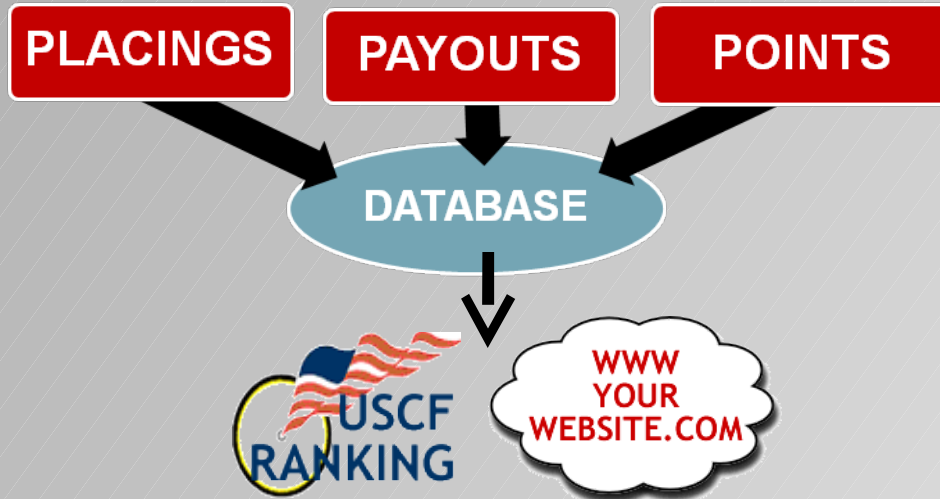

Results Management

- The heart of the system that allows the immediate display of race results to screen or print. This module allows all results to be input into any web application and tallied in any all points systems without further manipulation from race setup.