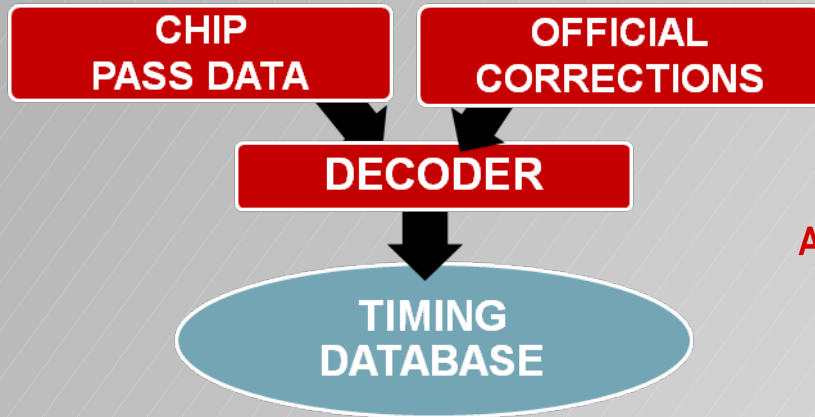

Timing Management