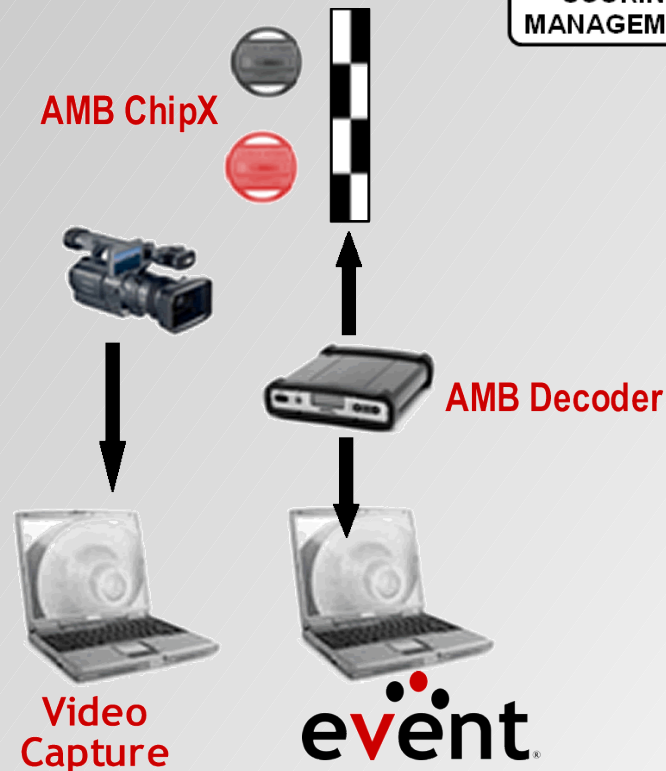

- This module allows for the collection of live race data from the Chips, and for the entry of normal corrections and updates such as penalties, free laps, primes, etc.