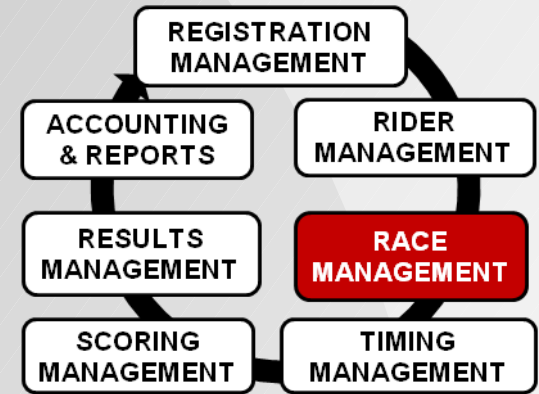

The Functionality

- event is a Windows SQL based integrated software and hardware system that automates the following functionality:

The System

event[®]

is the best integration available in our industry of state-of-the-art Hardware and Software to automate all the functional requirements of a cycling event.

Registration Management

- **ONSITE:** This point-of-sale style module automates the registration of riders, the sale/rental of chips, the sale of merchandise, etc.
- **ONLINE:** This module automates the import of registration data from online registration websites such as BikeReg, SporstBase, Active, and our own online system TopREG™.

Rider Management

- This module provides management of Rider's name, address, DOB, license #, categories, chip #, and all the other relevant rider information.
- This module automates the import (sync) of the local database with the USCF Rider's licensing data.

Race Management

- This module of *event* allows the user to setup any and every aspect of the event. Assign points series rules and configure stage race timing easier than ever. Create any combination of categories and race structure to suit your series or association.