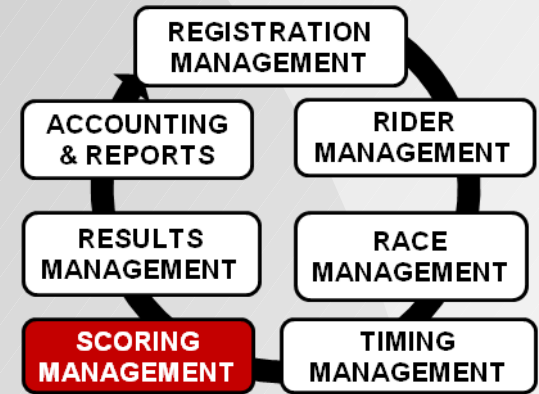

Rider Management

- This module provides management of Rider's name, address, DOB, license #, categories, chip #, and all the other relevant rider information.
- This module automates the import (sync) of the local database with the USCF Rider's licensing data.

Race Management

- This module of *event* allows the user to setup any and every aspect of the event. Assign points series rules and configure stage race timing easier than ever. Create any combination of categories and race structure to suit your series or association.

Timing Management

- This module allows for the collection of live race data from the Chips, and for the entry of normal corrections and updates such as penalties, free laps, primes, etc.

Scoring Management

- This module integrates all elements of registration, chip data, and timing data to produce the fastest most accurate and comprehensive race scoring available. Using the famous “No rider left behind” policy allows our timers to score all registered riders.