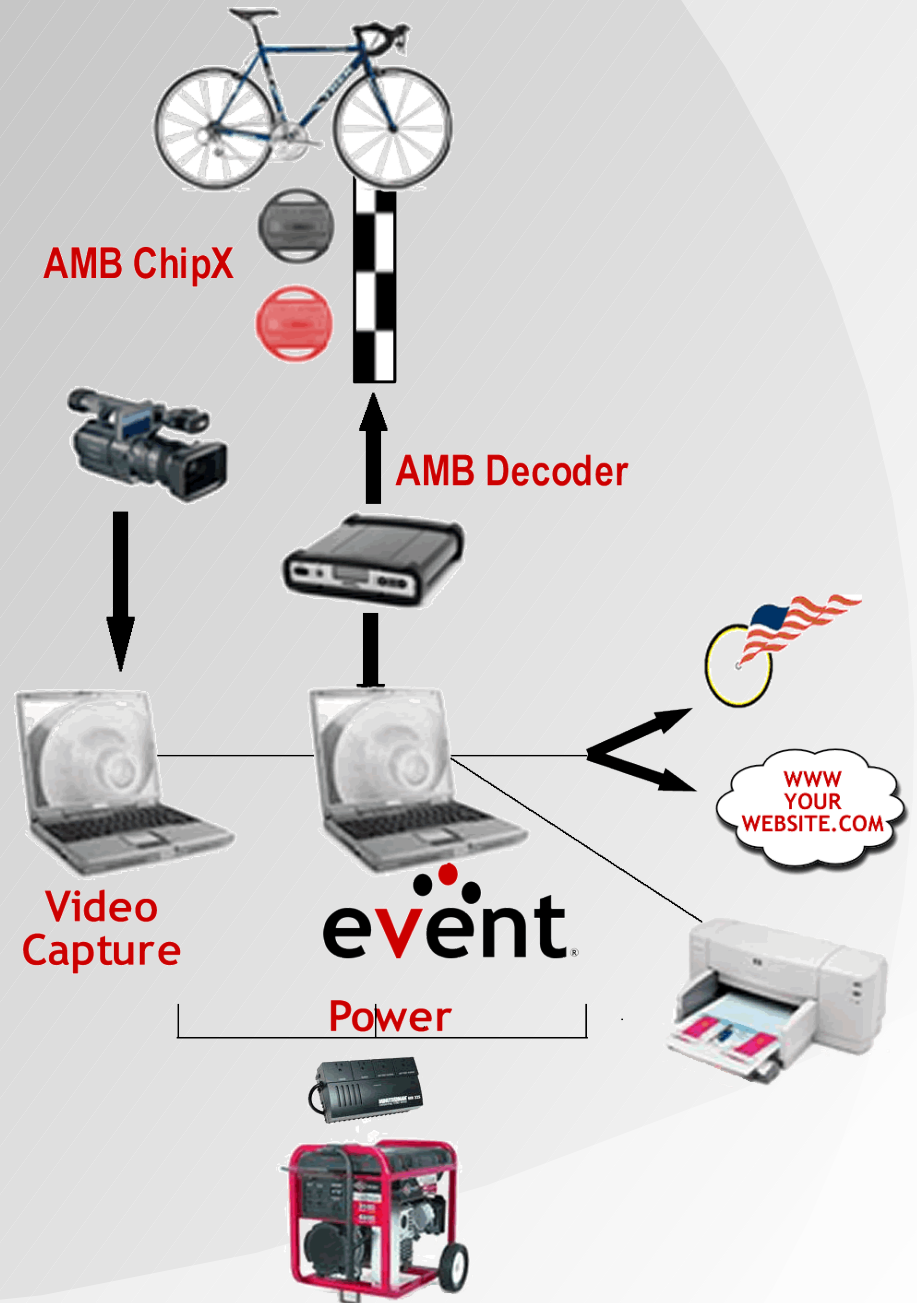

The logo for 'event' features the word in a bold, lowercase sans-serif font. The letter 'v' is red, while the other letters are black. Above the 'e', 'v', and 'e' are three dots: a black dot above the 'e', a red dot above the 'v', and a black dot above the second 'e'. A registered trademark symbol (®) is located to the right of the 't'.

The Functionality

- event is a Windows SQL based integrated software and hardware system that automates the following functionality:

The System

event[®]

is the best integration available in our industry of state-of-the-art Hardware and Software to automate all the functional requirements of a cycling event.

Registration Management

- **ONSITE:** This point-of-sale style module automates the registration of riders, the sale/rental of chips, the sale of merchandise, etc.
- **ONLINE:** This module automates the import of registration data from online registration websites such as BikeReg, SporstBase, Active, and our own online system TopREG™.