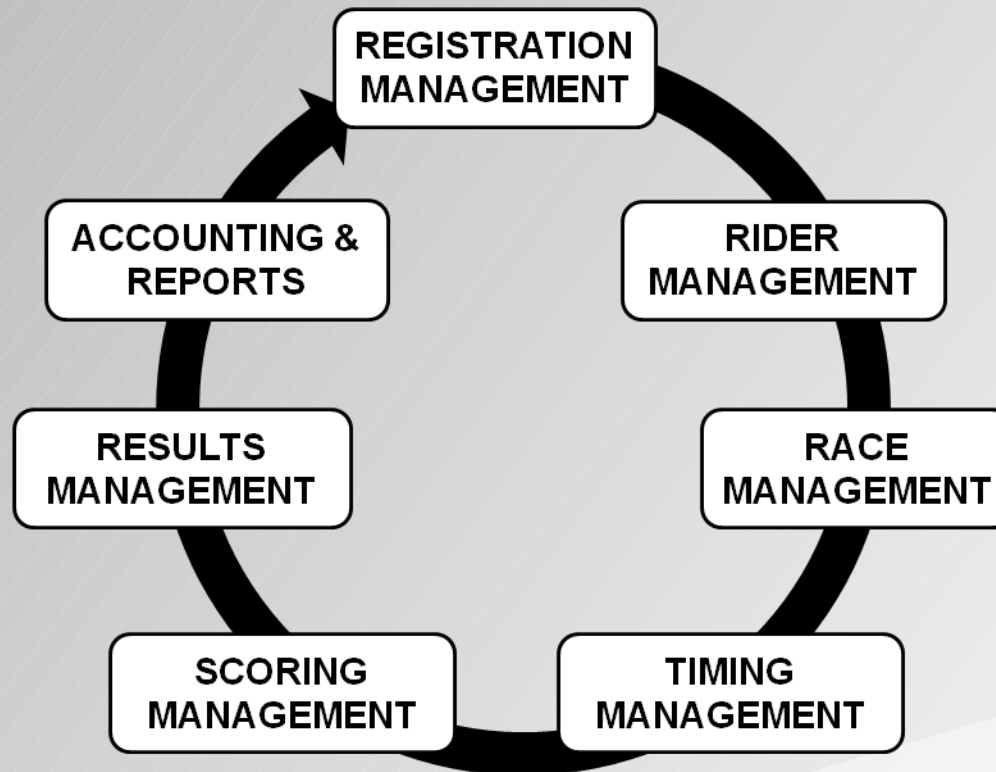

The logo for 'event' features the word in a bold, lowercase sans-serif font. The letter 'v' is red, while the other letters are black. Above the 'e', 'v', and 'e' are three dots: a black dot above the 'e', a red dot above the 'v', and a black dot above the second 'e'. A registered trademark symbol (®) is located to the right of the 't'.

event®

Integrated
Cycling Event
Management System

Overview

- ◉ **event** is an Integrated Cycling Event Management System developed in Florida by Topview Sports, LLC.
- ◉ Topview is a Sports Management Company.
- ◉ The system automates all aspects of managing a cycling event; from registration, to timing, to scoring, to results, to accounting, to reporting, and more.
- ◉ Some of the highlights are: streamlined registration process, scoring of ALL riders, immediate results, dynamic race data, automatic stage calculations, multiple points schemes, accurate financial reports, and more.

The Functionality

- event is a Windows SQL based integrated software and hardware system that automates the following functionality:

The System

event[®]

is the best integration available in our industry of state-of-the-art Hardware and Software to automate all the functional requirements of a cycling event.

Race Management

- This module of *event* allows the user to setup any and every aspect of the event. Assign points series rules and configure stage race timing easier than ever. Create any combination of categories and race structure to suit your series or association.